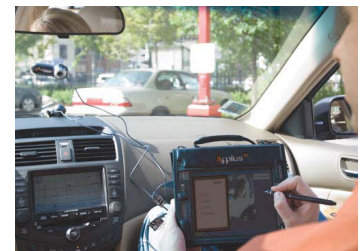

Licensing Examiner completing Road Test Score Sheet

For more information on DriveSuite please contact info@aplustech.com. Electronic exams are administered for automobile, motorcycle, or commercial driver's licenses.